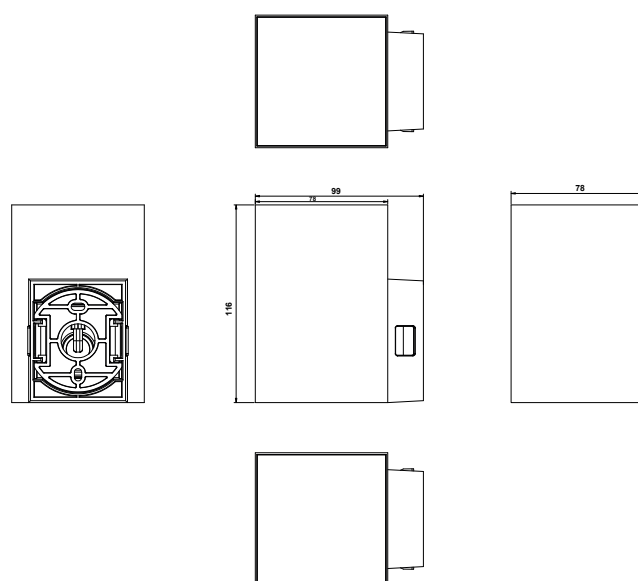

PRO	CRI ≥ 80	
IP65		L°
220-240V 50/60Hz		30000h L70

Model:	Quatro D
Format:	Square
Location:	Exterior
Wattage:	18W
Materials:	...
Led Color:	3000K / 4000K / 6500K
Product Dimension:	99*78*116mm
IP Code:	65
Fixation:	Surface
CRI :	80
Lumen Output:	1800LM
Frequency:	50/60 Hz
Beam Angle:	L°

DIMENSION DRAW

OUTDOOR